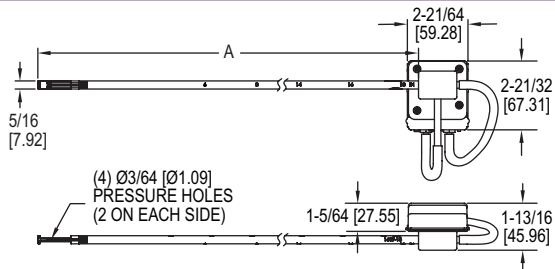

SERIES 160FW

WIRELESS STRAIGHT PITOT TUBES

Wireless, Measures Differential Pressure, Air Velocity and Flow

Series 160FW Wireless Pitot Tubes are designed to meet the need of the environmental field testing and is an accurate and reliable way to measure the flow of air or gas streams. Combined with the universal handheld and UHH gateway, the 160FW wireless capability allow users to read velocity directly on the handheld in the Mobile Meter® App. This universal pitot tube can also be used to take duct traverses when used with Dwyer's TraverseIT™ App. Data can be logged and sent via email for later reporting.

FEATURES/BENEFITS

- Compatible with Dwyer's Mobile Meter® and TraverseIT™ applications
- Stable 50' (15 m) wireless range
- Straight design allows for easy insertion into ducts
- Permanent stamped insertion depth graduations facilitate accurate positioning
- Alignment indicator helps keep tip parallel to flow

APPLICATIONS

- Monitor or control air velocity or air flow where hook style pitot tubes don't allow access
- Building commissioning
- Building HVAC test and balance

DIMENSIONS	
Model	Dimension "A" in (mm)
160FW-18	19-9/32 (489.56)
160FW-24	25-9/32 (642.14)
160FW-36	37-9/32 (946.94)
160FW-48	49-9/32 (1251.74)
160FW-60	61-9/32 (1556.54)

SPECIFICATIONS

Wetted Material: 304 SS.

Accuracy: ±0.5% FS span @ 25°C (includes non linearity, hysteresis, and non repeatability).

Pressure Limit: ±2 in w.c. (±500 Pa).

Compensated Temperature Limits: 32 to 140°F (0 to 60°C).