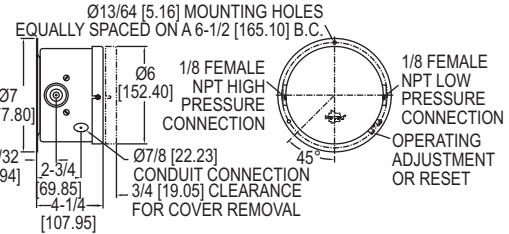

DOUBLE BELLOWS DIFFERENTIAL PRESSURE SWITCH

Visible Set Points, Adjustable or Fixed Deadband, High Pressure Ranges

Two opposing bellows combine maximum sensitivity and vibration resistance at a moderate cost in the **Series DP Double Bellows Differential Pressure Switch**. Both set and reset points are easily adjustable through non-interactive, externally accessible controls. Visible set point indicators simplify changes. SPDT snap action switch, 316 stainless steel or brass bellows, flanged steel housing. Rated pressures to 600 psig.

APPLICATIONS

- Accurate switch triggers in high pressure applications

SPECIFICATIONS

Wetted Materials: Brass on ranges 61, 62, 63 or 316 SS on ranges 62E, 64E, 65E.
Temperature Limits: -10 to 180°F (-23 to 82°C).
Pressure Limit: Maximum pressure of the operating range.
Enclosure Rating: General purpose. Weatherproof or explosion-proof optional.
Switch Type: Snap switch. (Contact factory for mercury switch).
Electrical Rating: See model chart.
Electrical Connection: Screw terminal.

Conduit Connection: General purpose: 1/2" hole for conduit hub; Weatherproof: 1/2" conduit hub; Explosion-proof: 3/4" female NPT.
Process Connection: General purpose and weatherproof: 1/8" female NPT, explosion-proof: 1/4" male NPT.
Mounting Orientation: Vertical.
Set Point Adjustment: Thumbscrew.
Weight: General purpose: 5 lb (2.3 kg), weatherproof: 7 lb (3 kg), explosion-proof: 25 lb (11 kg).
Deadband: See model chart.
Agency Approvals: CE, cULus.