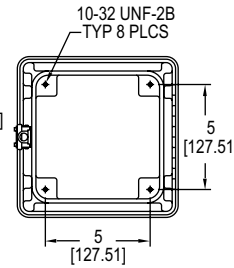

1/4 DIN CONTROL ENCLOSURES

Weatherproof, Durable, Pre-Cut Mounting Hole

A-900

A-901

Top view

Bottom view

Side view

The **Model A-900 & A-901 1/4 DIN Control Enclosures** are rated weatherproof type NEMA 4X to protect controls from dirt, dust, oil, and water. The Model A-900 comes with a standard 1/4 DIN cutout in the front cover and the Model A-901 comes with a clear plastic front window. Both units feature a lockable latch to prevent unauthorized removal of the control from the enclosure.

ACCESSORIES	
Model	Description
A-600	R/C snubber

SPECIFICATIONS

Service: Indoor or outdoor.
Rating: NEMA 1, 2, 3, 3R, 4, 4X, 12 and 13.
Materials: Body: UV stabilized fiberglass reinforced polyester; Snap latch: 304 SS; Hinge: SS; Mounting feet and screws: 304 SS; Window: UV stabilized polycarbonate; Cover gasket: Neoprene.
Enclosure Rating: NEMA 4X (IP66).
Control Temperature Limits: When using the enclosures with controls that have 10 A relay outputs the extra heat generation decreases the maximum ambient temperature value that the control can be used at inside the enclosure. Other outputs on our controls are not a concern.
Agency Approvals: UL.