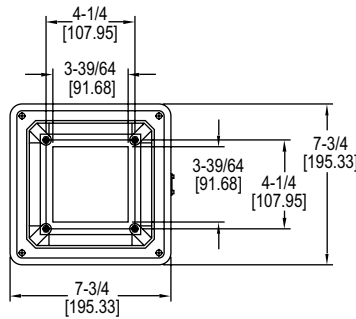

1/4 DIN CONTROL ENCLOSURES

Weatherproof, Durable, Pre-Cut Mounting Hole

A-900

A-901

Top view

Bottom view

Side view

The **Model A-900 & A-901 1/4 DIN Control Enclosures** are rated weatherproof type NEMA 4X to protect controls from dirt, dust, oil, and water. The Model A-900 comes with a standard 1/4 DIN cutout in the front cover and the Model A-901 comes with a clear plastic front window. Both units feature a lockable latch to prevent unauthorized removal of the control from the enclosure.

ACCESSORIES	
Model	Description
A-600	R/C snubber

SPECIFICATIONS

Service: Indoor or outdoor.
Rating: NEMA 1, 2, 3, 3R, 4, 4X, 12 and 13.
Materials: Body: UV stabilized fiberglass reinforced polyester; Snap latch: 304 SS; Hinge: SS; Mounting feet and screws: 304 SS; Window: UV stabilized polycarbonate; Cover gasket: Neoprene.
Enclosure Rating: NEMA 4X (IP66).
Control Temperature Limits: When using the enclosures with controls that have 10 A relay outputs the extra heat generation decreases the maximum ambient temperature value that the control can be used at inside the enclosure. Other outputs on our controls are not a concern.
Agency Approvals: UL.