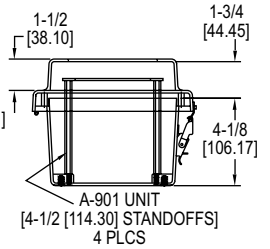

1/4 DIN CONTROL ENCLOSURES

Weatherproof, Durable, Pre-Cut Mounting Hole

A-900

A-901

Top view

Bottom view

Side view

The **Model A-900 & A-901 1/4 DIN Control Enclosures** are rated weatherproof type NEMA 4X to protect controls from dirt, dust, oil, and water. The Model A-900 comes with a standard 1/4 DIN cutout in the front cover and the Model A-901 comes with a clear plastic front window. Both units feature a lockable latch to prevent unauthorized removal of the control from the enclosure.

ACCESSORIES	
Model	Description
A-600	R/C snubber

SPECIFICATIONS

Service: Indoor or outdoor.
Rating: NEMA 1, 2, 3, 3R, 4, 4X, 12 and 13.
Materials: Body: UV stabilized fiberglass reinforced polyester; Snap latch: 304 SS; Hinge: SS; Mounting feet and screws: 304 SS; Window: UV stabilized polycarbonate; Cover gasket: Neoprene.
Enclosure Rating: NEMA 4X (IP66).
Control Temperature Limits: When using the enclosures with controls that have 10 A relay outputs the extra heat generation decreases the maximum ambient temperature value that the control can be used at inside the enclosure. Other outputs on our controls are not a concern.
Agency Approvals: UL.